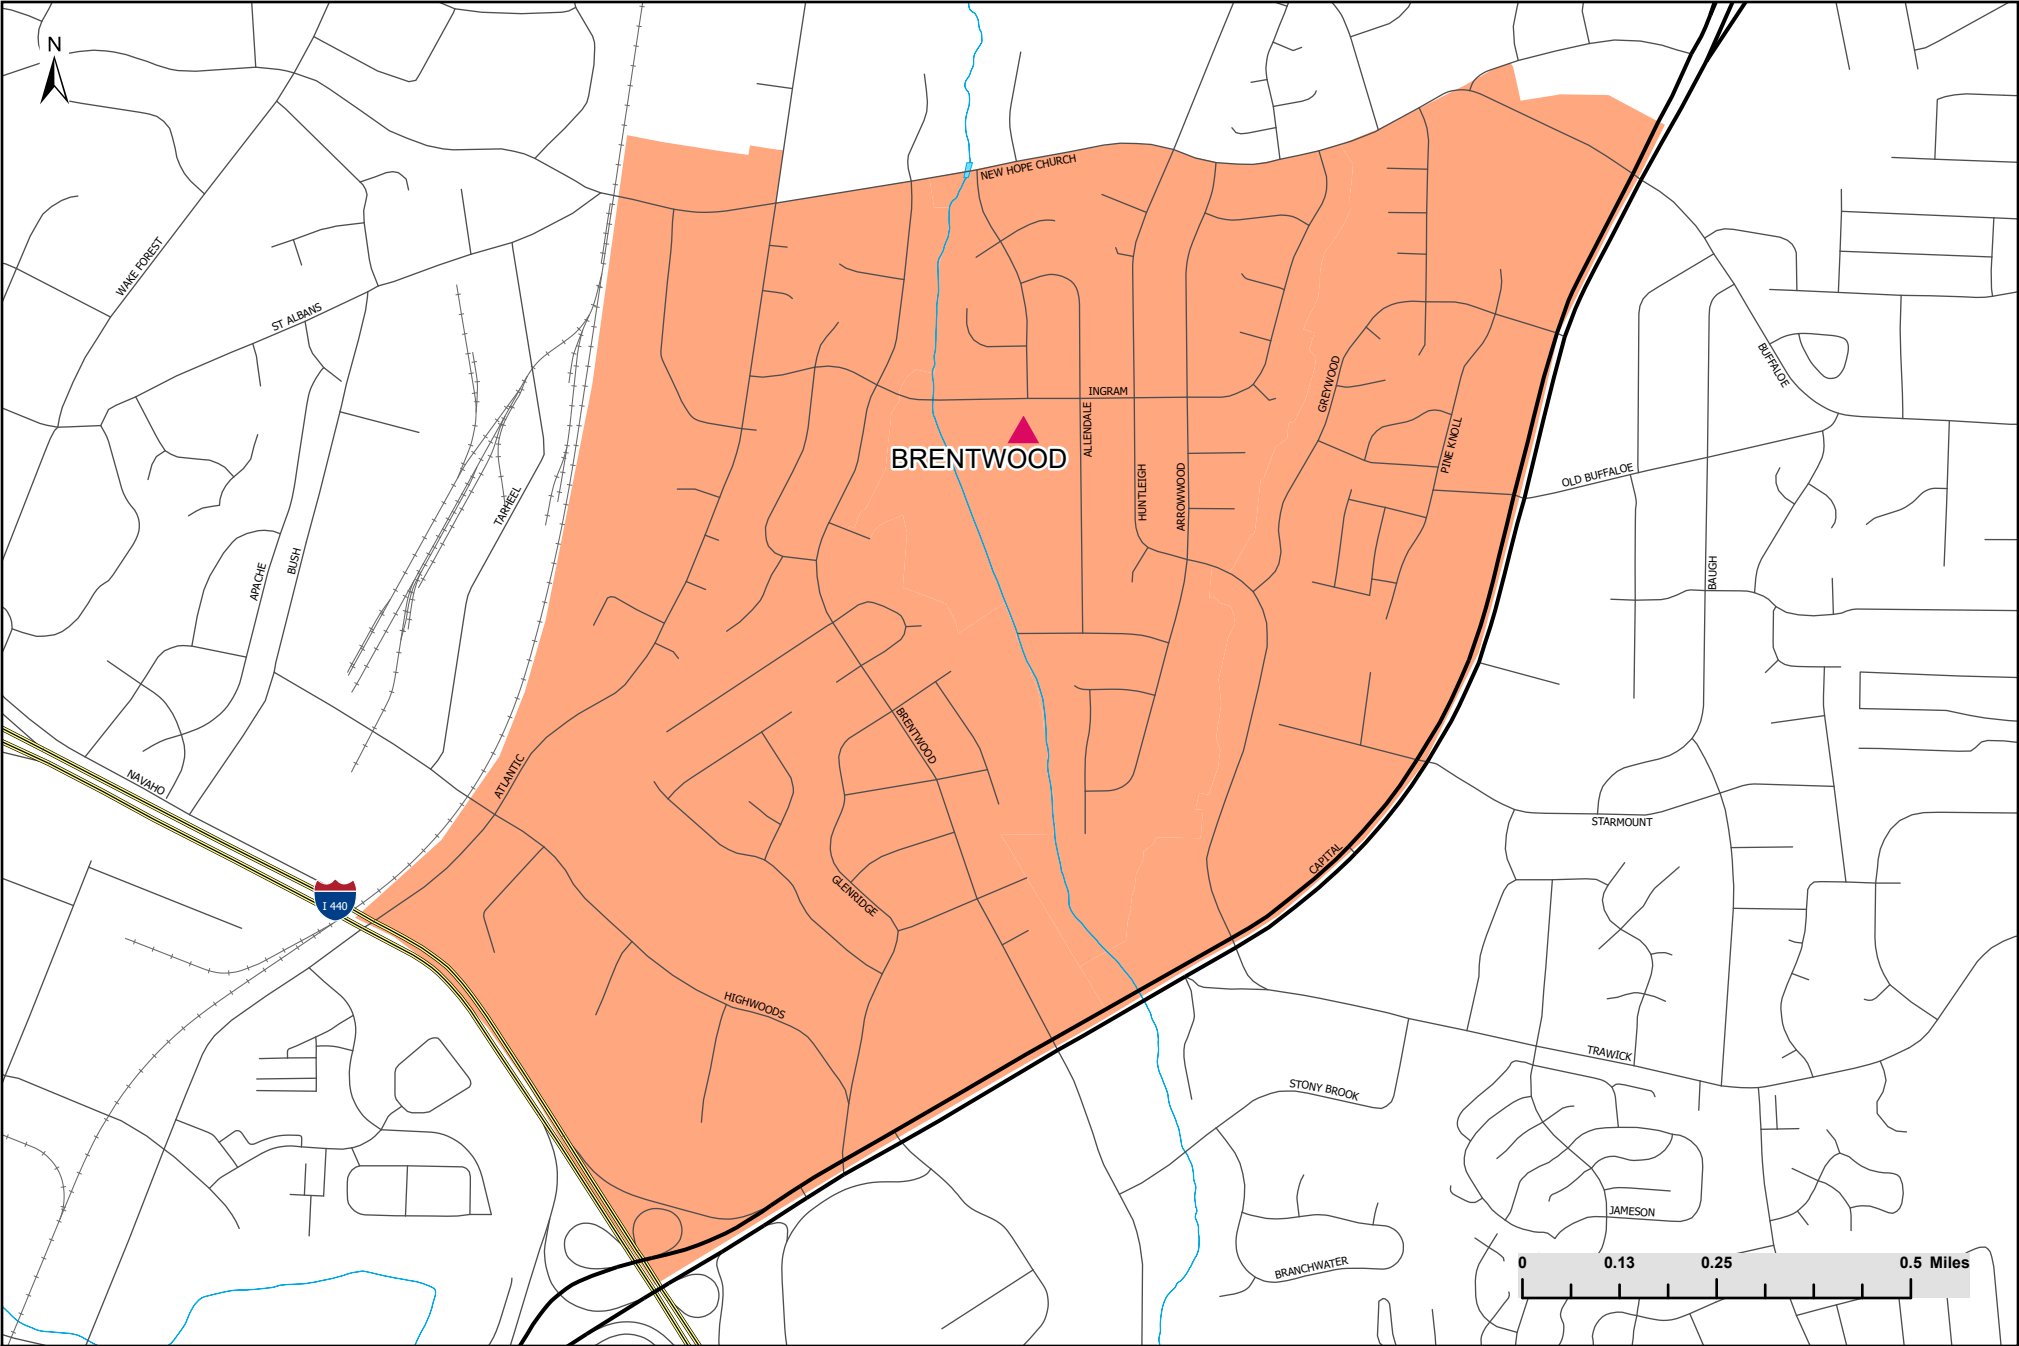

2019-20 School Base Attendance Areas Brentwood ES

BRENTWOOD

0 0.13 0.25 0.5 Miles